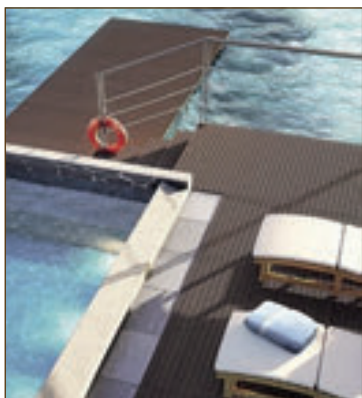

Spoilt for choice

All Best Deck Products are available in four different colour options. Our Composite Wood Deck Planks are Double sided either with a woodgrain or grooved finish. Best Decks products will enhance any area while at the same time add value to the property where it has been installed.