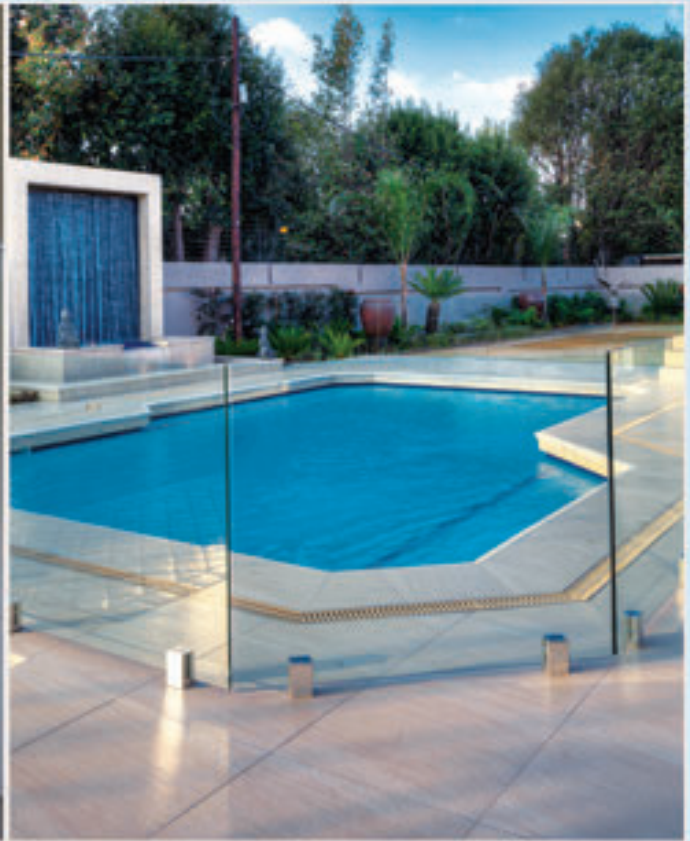

WATERFALL NOW OPEN

CLEARLY SUPERIOR

Frameless Balustrades, Pool Surrounds,
SplashBacks & Frameless Showers

Tel: +27 11 608 4195/6/7 info@fedglass.co.za
Fax: +27 11 608 2700 www.fedglass.co.za

Visit Our Showroom:
38 Galaxy Avenue, Linbro Business Park, Linbro Park,
Sandton, Johannesburg
GPS: 526° 04' 086' E 28° 06' 748'