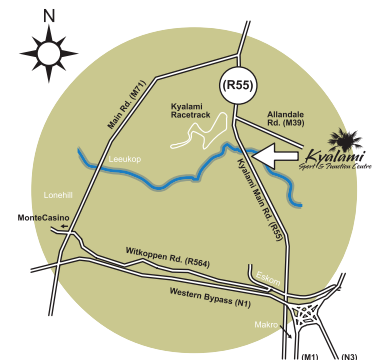

The venue is situated riverside and is equipped with a 120-seat conference room, three main laps, two beach volleyball courts, a swimming pool and four tennis courts. We are available 7 days a week for all your corporate and social events.