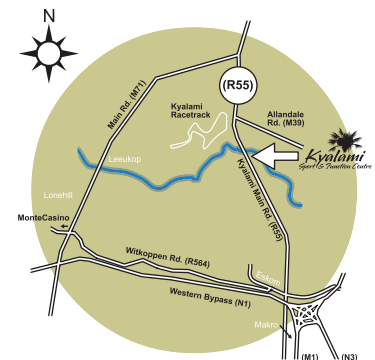

The venue is situated riverside and is equipped with a 120-seat conference room, three main lawns, two beach volleyball courts, a swimming pool and four tennis courts. We are available 7 days a week for all your corporate and social events.

146 Kyalami Main Road (R55), Kyalami, Johannesburg
Tel: +27 11 466 2635 Email: chefsonmain@gmail.com